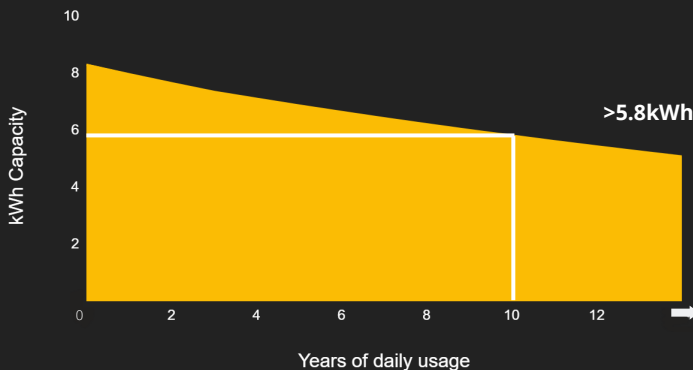

APPLICATIONS

- ✓ Grid tied, off-grid and hybrid inverter and charger systems
- ✓ Residential and commercial UPS systems

Derating in kWh based on usage of 2.5 MWh / year